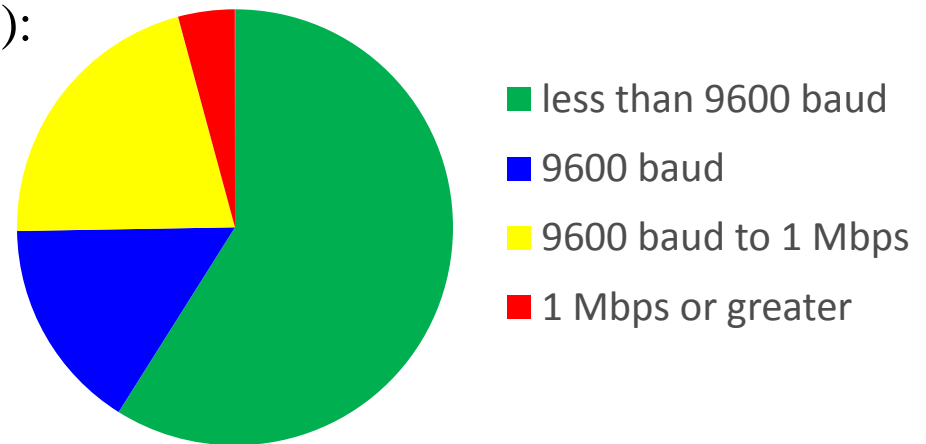

# CubeSat Details: Protocols and Data Rates

- Protocols (Total 97 transmitters):

- AX.25: 49
- CW: 22
- Proprietary: 17
- Other: 9

- Max data rates (Total 95 transmitters):

- < 9600 baud or CW: 56
- 9600 baud: 15
- 9600 baud to < 1 Mbps: 20
- 1 Mbps or greater: 4
  - Hayato, DICE, CINEMA