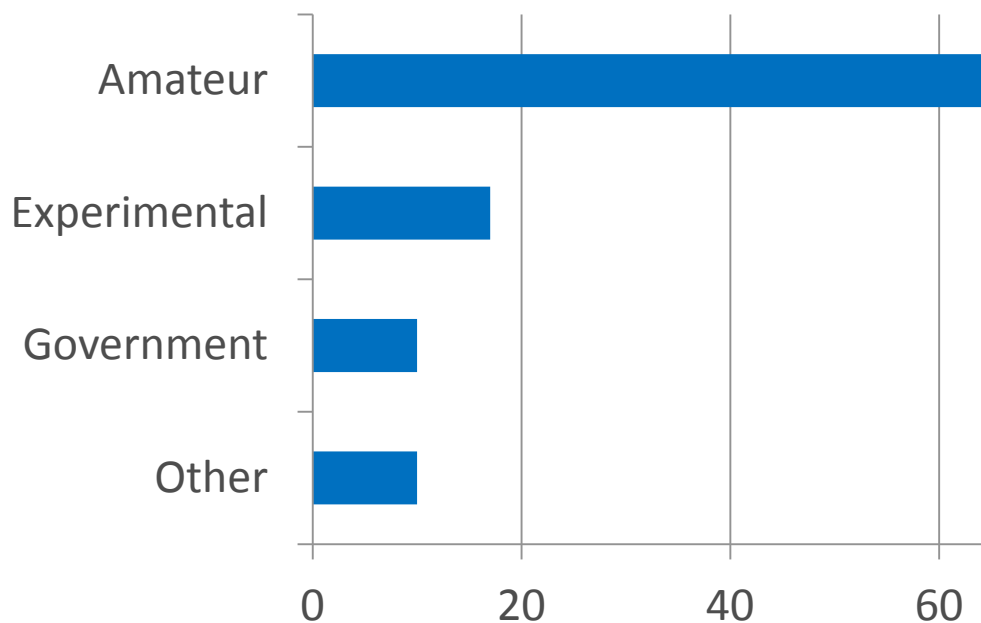

CubeSat Details: Satellite Service Used

- Satellite Service (Total 108 transmitters):

- Amateur: 71
- Experimental: 17
- Government: 10
- Other:
  - Earth exploration: 1
  - Meteorological: 2
  - Space research: 2
  - Unlicensed/unknown: 5