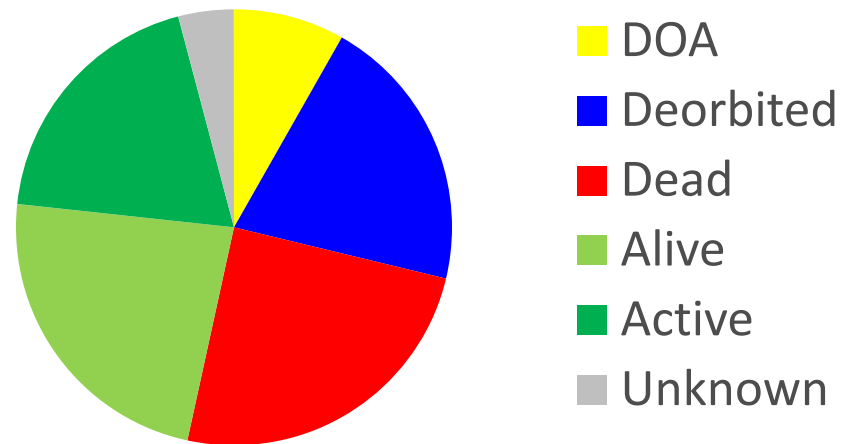

# Summary of CubeSat Launches 2003 to 2013

- 79 CubeSats Launched (+9 recently)

- Launch Failures:

- Dnepr-1 launch (14)
- Falcon-1 (2)
- ELaNa-1/Taurus XL (3)

- Status of CubeSats as of April 2013:

- DOA: 6
- Deorbited: 15
- Dead: 18
- Alive: 17
- Active: 14
- Unknown: 3