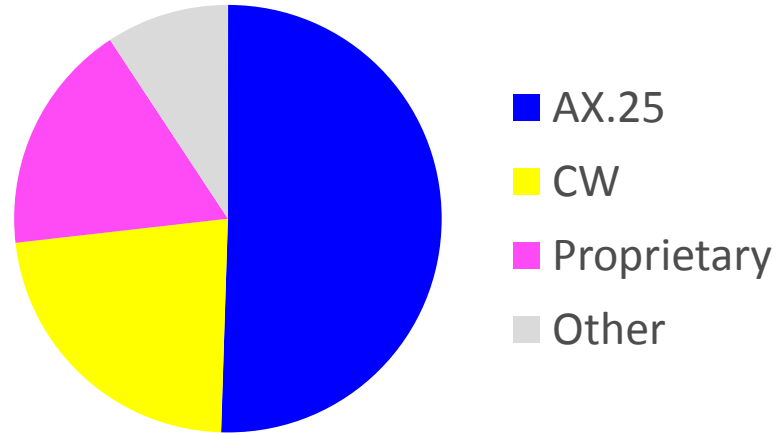

CubeSat Details: Protocols and Data Rates

- Protocols (Total 97 transmitters):

- AX.25: 49
- CW: 22
- Proprietary: 17
- Other: 9