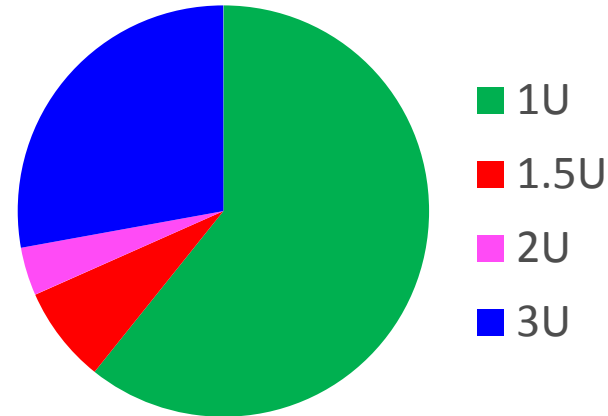

CubeSat Details: Size and Transmitters

- Size of CubeSat (Total 79 CubeSats):

- 1U: 48
- 1.5U: 6
- 2U: 3
- 3U: 22

- Transmitters (Total 108 transmitters):

- 145 MHz amateur radio: 4
- 437 MHz amateur radio: 71
- Other UHF spectrum: 9
- 915 MHz experimental: 13
- S-band: 8
- C-band: 1
- Ku-band: 2