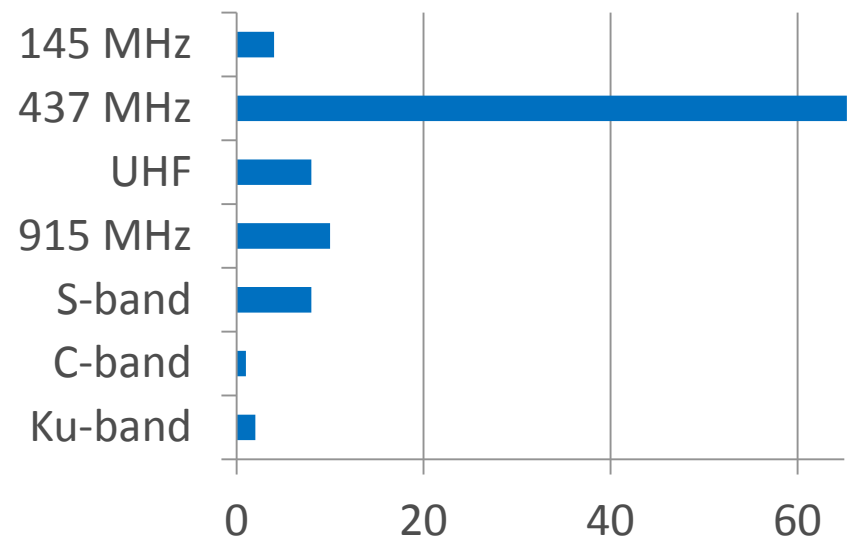

# Summary of CubeSat Launches 2003 to 2013

- 79 CubeSats Launched (+9 recently)

- Launch Failures:

- Dnepr-1 launch (14)
- Falcon-1 (2)
- ELaNa-1/Taurus XL (3)

- Status of CubeSats as of April 2013:

- DOA: 6
- Deorbited: 15
- Dead: 18
- Alive: 17
- Active: 14
- Unknown: 3

# CubeSat Details: Size and Transmitters

- Size of CubeSat (Total 79 CubeSats):

- 1U: 48
- 1.5U: 6
- 2U: 3
- 3U: 22

- Transmitters (Total 108 transmitters):

- 145 MHz amateur radio: 4
- 437 MHz amateur radio: 71
- Other UHF spectrum: 9
- 915 MHz experimental: 13
- S-band: 8
- C-band: 1
- Ku-band: 2

Note: 70% of transmitters using amateur-satellite frequencies!