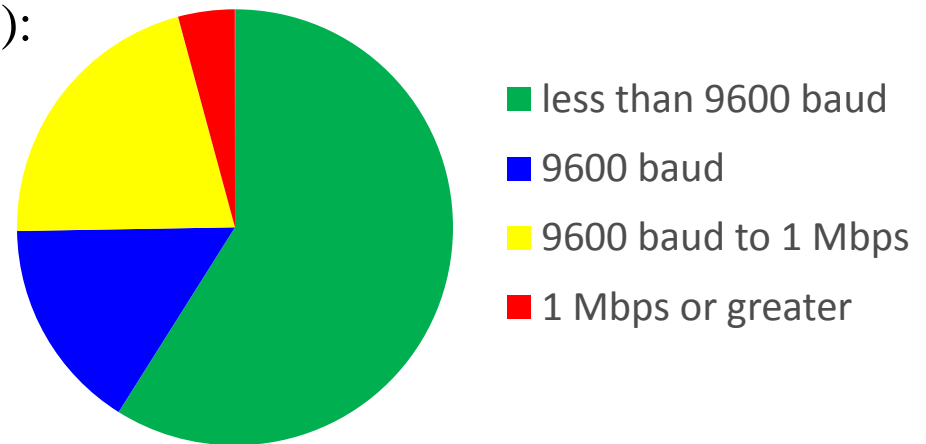

CubeSat Details: Protocols and Data Rates

- Protocols (Total 97 transmitters):

- AX.25: 49
- CW: 22
- Proprietary: 17
- Other: 9

- Max data rates (Total 95 transmitters):

- < 9600 baud or CW: 56
- 9600 baud: 15
- 9600 baud to < 1 Mbps: 20
- 1 Mbps or greater: 4
 - Hayato, DICE, CINEMA