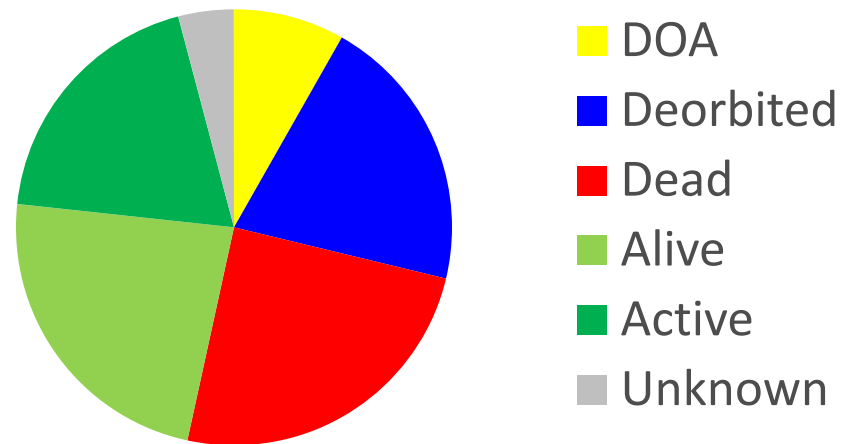

Summary of CubeSat Launches 2003 to 2013

- 79 CubeSats Launched (+9 recently)

- Launch Failures:

- Dnepr-1 launch (14)
- Falcon-1 (2)
- ELaNa-1/Taurus XL (3)

- Status of CubeSats as of April 2013:

- DOA: 6
- Deorbited: 15
- Dead: 18
- Alive: 17
- Active: 14
- Unknown: 3