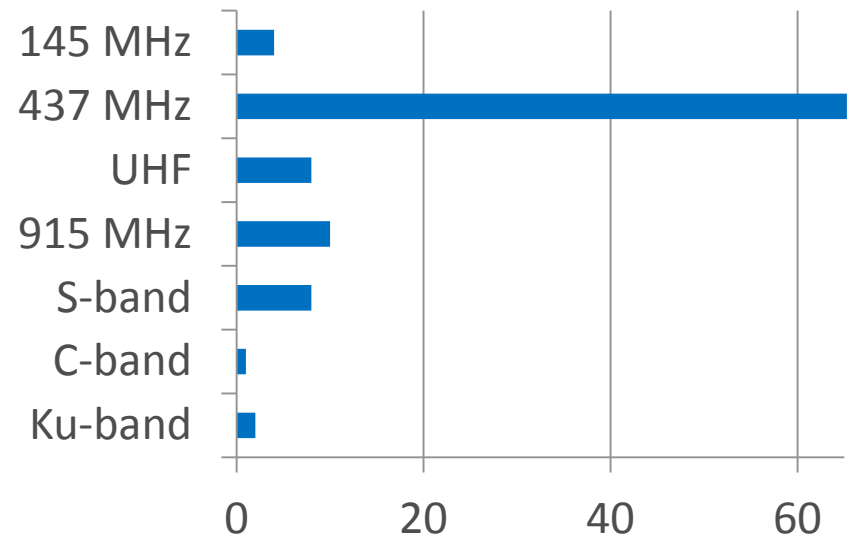

Summary of CubeSat Launches 2003 to 2013

- 79 CubeSats Launched (+9 recently)

- Launch Failures:

- Dnepr-1 launch (14)
- Falcon-1 (2)
- ELaNa-1/Taurus XL (3)

- Status of CubeSats as of April 2013:

- DOA: 6
- Deorbited: 15
- Dead: 18
- Alive: 17
- Active: 14
- Unknown: 3

CubeSat Details: Size and Transmitters

- Size of CubeSat (Total 79 CubeSats):

- 1U: 48
- 1.5U: 6
- 2U: 3
- 3U: 22

- Transmitters (Total 108 transmitters):

- 145 MHz amateur radio: 4
- 437 MHz amateur radio: 71
- Other UHF spectrum: 9
- 915 MHz experimental: 13
- S-band: 8
- C-band: 1
- Ku-band: 2