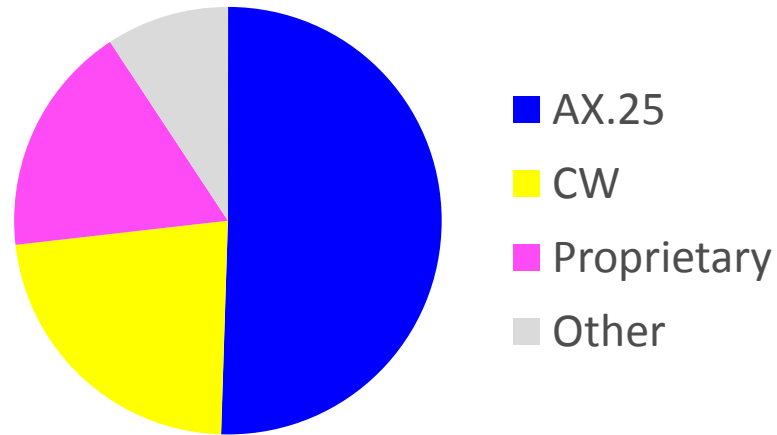

CubeSat Details: Protocols and Data Rates

- Protocols (Total 97 transmitters):

- AX.25: 49
- CW: 22
- Proprietary: 17
- Other: 9