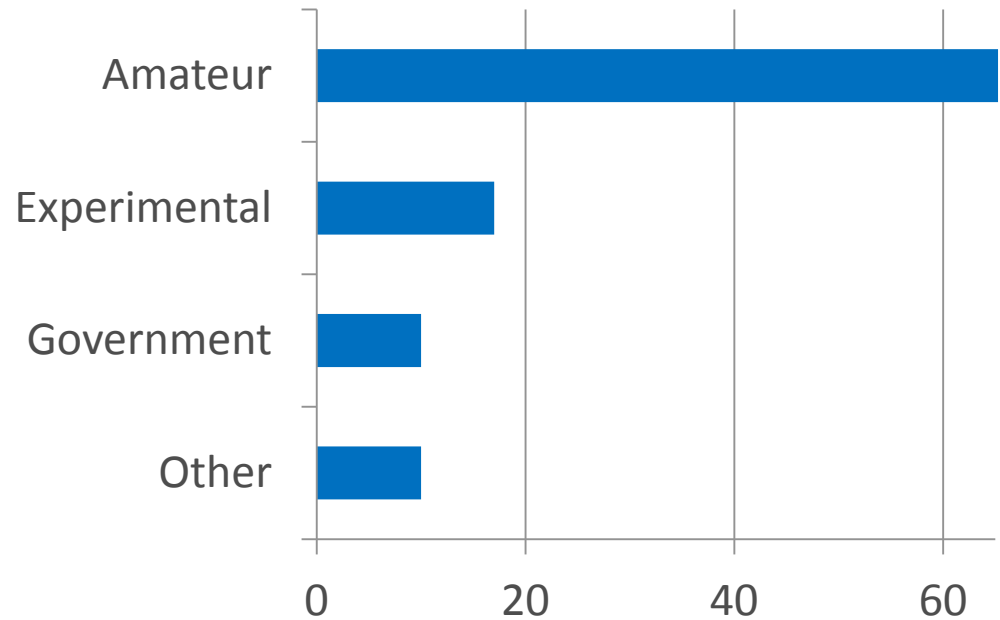

Summary of CubeSat Launches 2003 to 2013

- 79 CubeSats Launched (+9 recently)

- Launch Failures:

- Dnepr-1 launch (14)
- Falcon-1 (2)
- ELaNa-1/Taurus XL (3)

- Status of CubeSats as of April 2013:

- DOA: 6
- Deorbited: 15
- Dead: 18
- Alive: 17
- Active: 14
- Unknown: 3

CubeSat Details: Size and Transmitters

- Size of CubeSat (Total 79 CubeSats):

- 1U: 48
- 1.5U: 6
- 2U: 3
- 3U: 22

- Transmitters (Total 108 transmitters):

- 145 MHz amateur radio: 4
- 437 MHz amateur radio: 71
- Other UHF spectrum: 9
- 915 MHz experimental: 13
- S-band: 8
- C-band: 1
- Ku-band: 2

Note: 70% of transmitters using amateur-satellite frequencies!

CubeSat Details: Satellite Service Used

- Satellite Service (Total 108 transmitters):
 - Amateur: 71
 - Experimental: 17
 - Government: 10
 - Other:
 - Earth exploration: 1
 - Meteorological: 2
 - Space research: 2
 - Unlicensed/unknown: 5